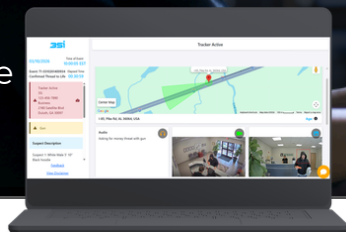

FROM TRACKING CASH TO MANAGING CRITICAL EVENTS

You already rely on GPS to recover stolen cash and assets. Now bundle more media to deliver critical intelligence when it matters most.

WHAT YOU HAVE TODAY

GPS tracking provides real-time movement and supports law enforcement response.

UPGRADE YOUR GPS DEPLOYMENT

With DirectToDispatch™, organizations can enhance existing GPS programs with:

LIVE VIDEO

REAL-TIME AUDIO

IMAGE & SNAPSHOTS

SITUATIONAL CONTEXT

RESPONDING OFFICER COMMUNICATION

DirectToDispatch™ combines critical event intelligence into a single dispatch-ready event, including **live video, images, GPS tracking data, audio, license plate recognition, and real-time situational updates.** All delivered through a single dispatch-ready workflow.

SUPPORT ANY CRITICAL EVENT

ROBBERY & TAKEOVER EVENTS

ATM ATTACKS ON CUSTOMERS AND VENDORS

ORGANIZED CRIME

THREATS TO EMPLOYEES